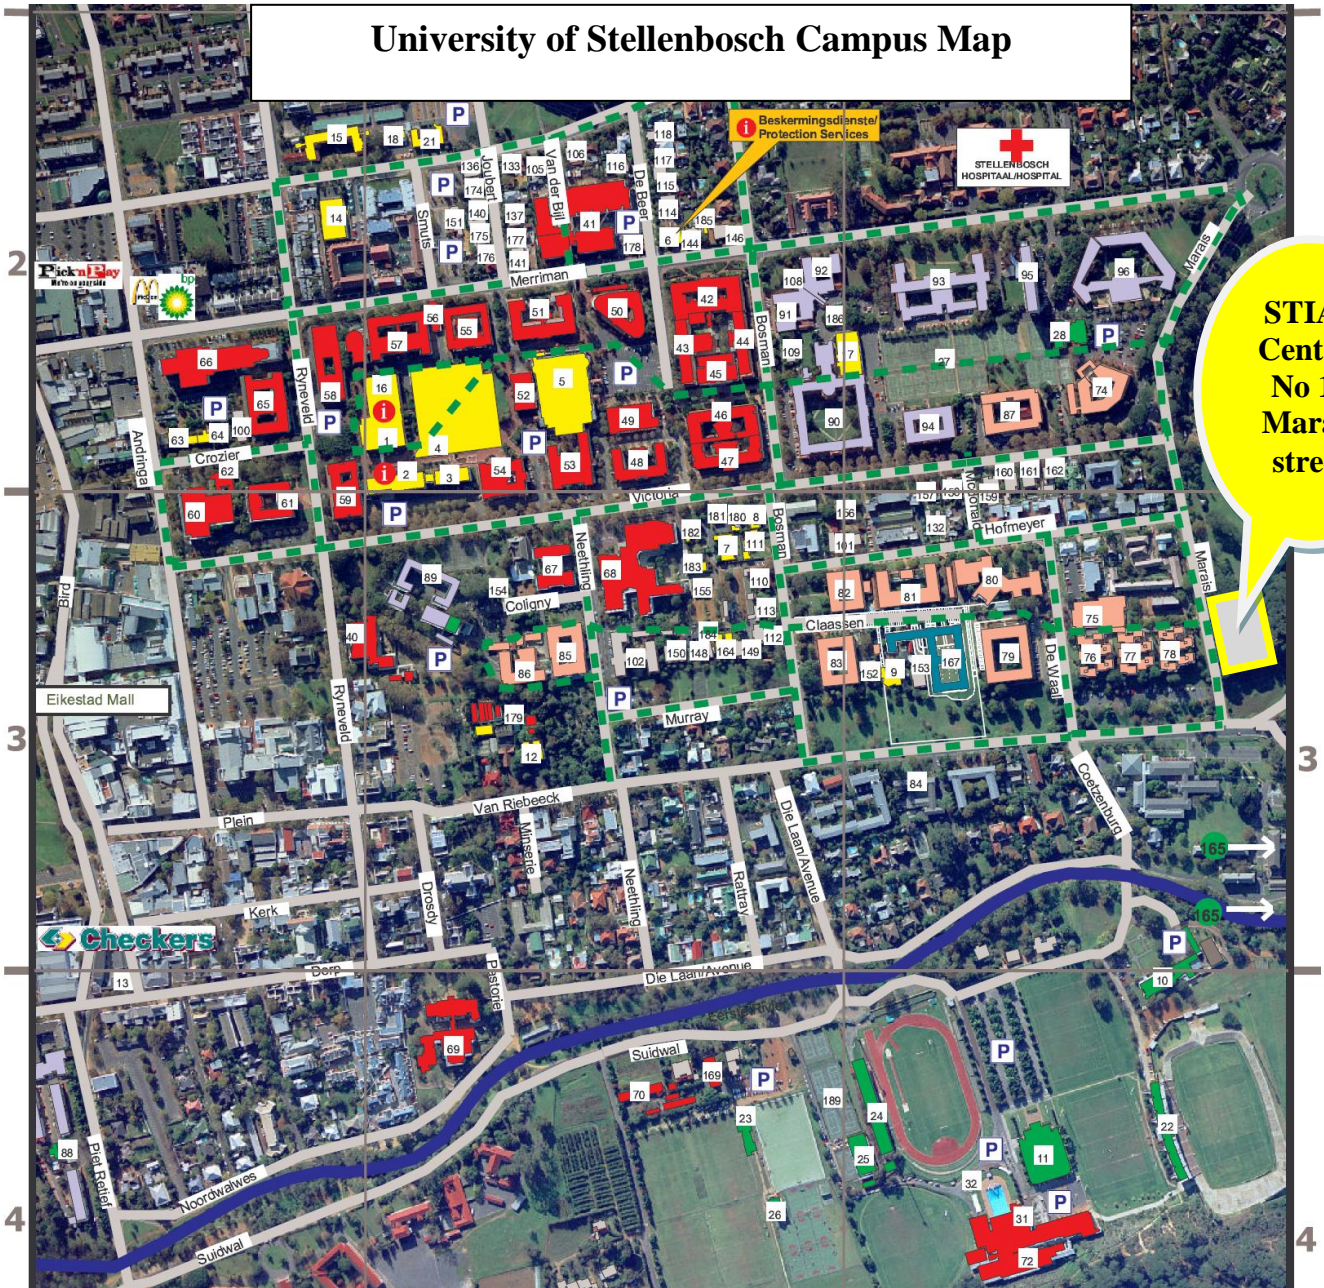

# University of Stellenbosch Campus Map

**STIAS  
Centre:  
No 10  
Marais  
street**