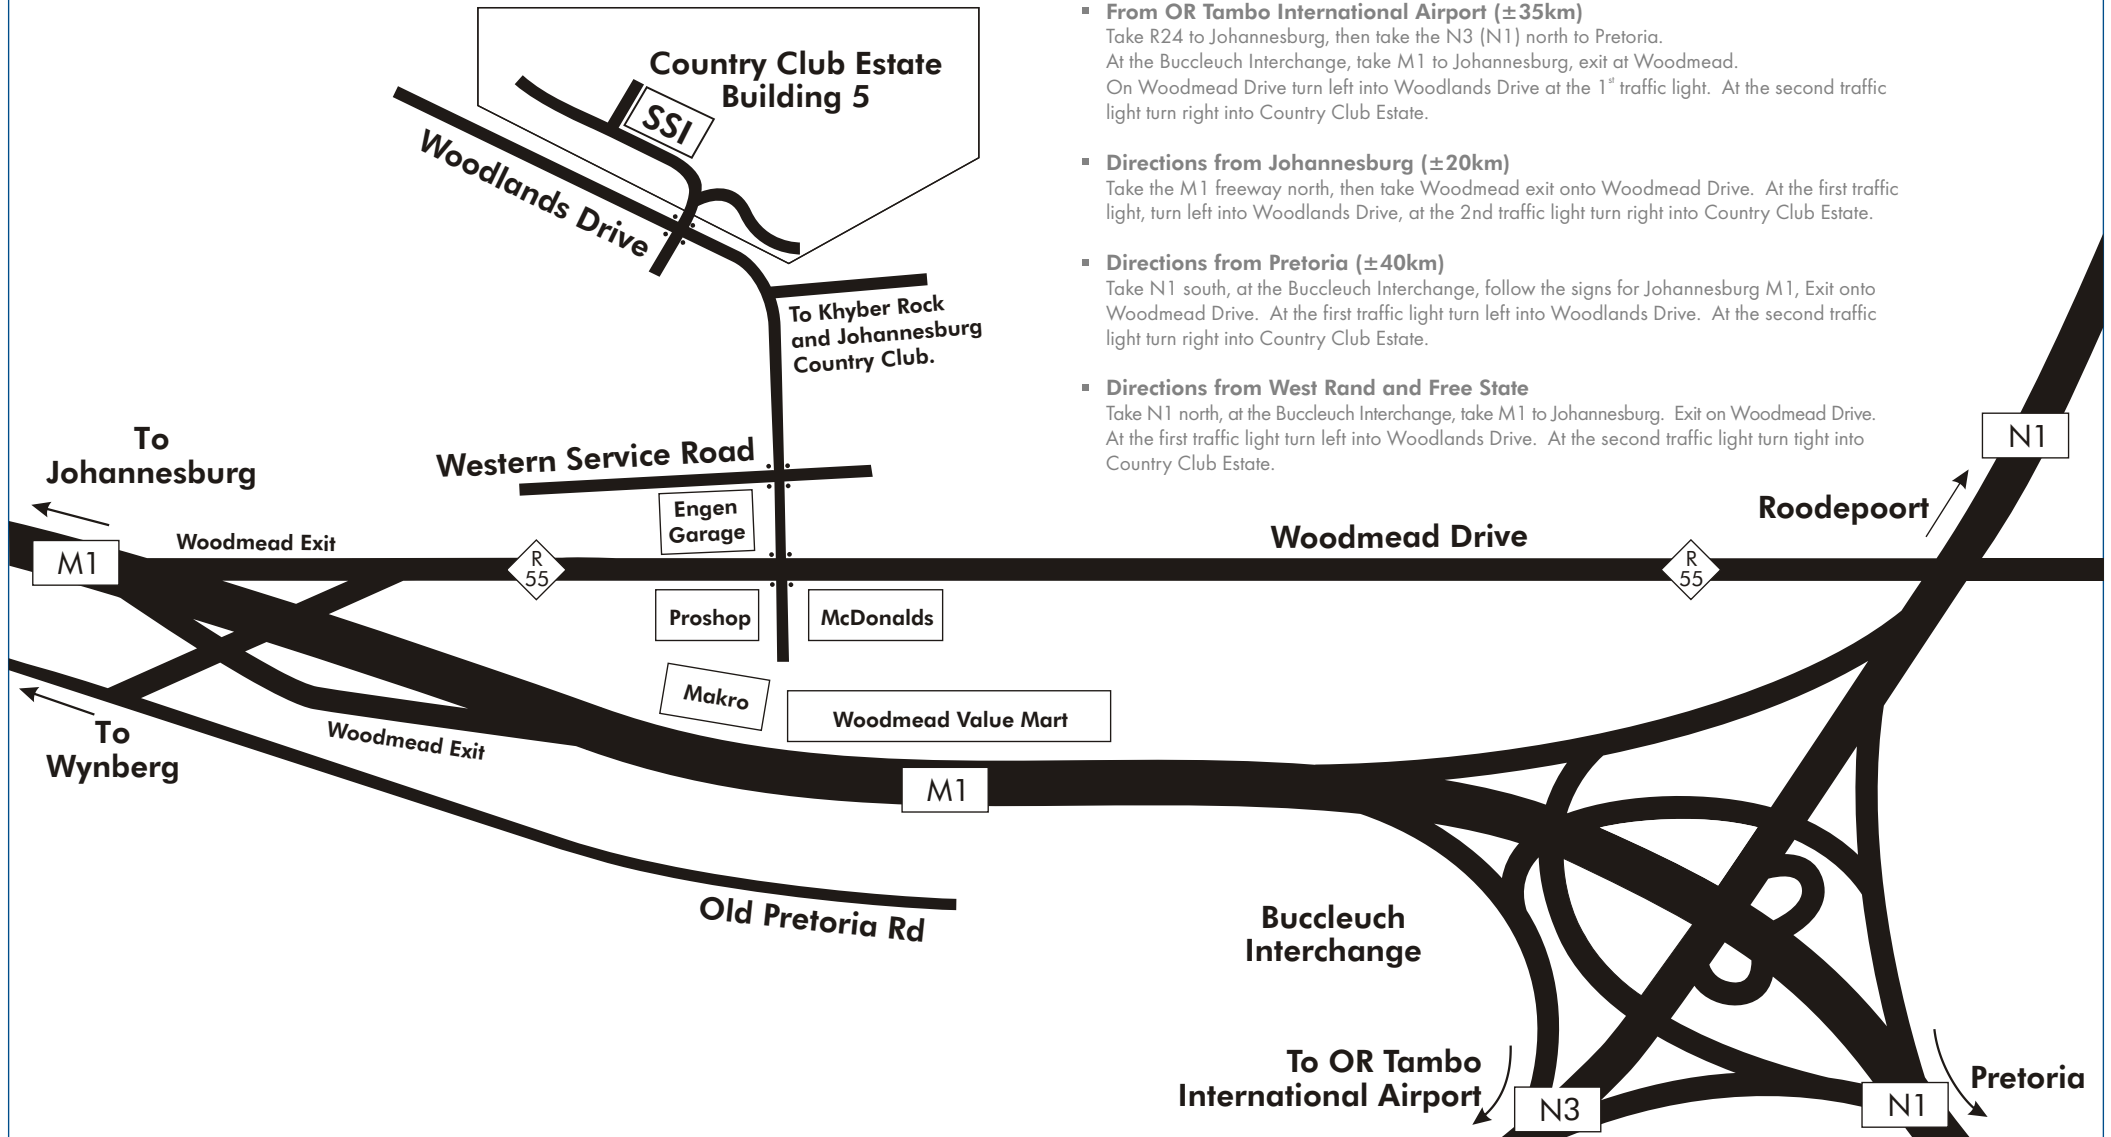

Map to SSI Woodmead

Physical Address:
Country Club Estate, Building 5
21 Woodlands Drive
Woodmead

Contact Details:
+27 (0) 11 798 6000

MARCH 2009

Directions to SSI Woodmead Office

- **From OR Tambo International Airport (±35km)**
Take R24 to Johannesburg, then take the N3 (N1) north to Pretoria. At the Buccleuch Interchange, take M1 to Johannesburg, exit at Woodmead. On Woodmead Drive turn left into Woodlands Drive at the 1st traffic light. At the second traffic light turn right into Country Club Estate.
- **Directions from Johannesburg (±20km)**
Take the M1 freeway north, then take Woodmead exit onto Woodmead Drive. At the first traffic light, turn left into Woodlands Drive, at the 2nd traffic light turn right into Country Club Estate.
- **Directions from Pretoria (±40km)**
Take N1 south, at the Buccleuch Interchange, follow the signs for Johannesburg M1, Exit onto Woodmead Drive. At the first traffic light turn left into Woodlands Drive. At the second traffic light turn right into Country Club Estate.
- **Directions from West Rand and Free State**
Take N1 north, at the Buccleuch Interchange, take M1 to Johannesburg. Exit on Woodmead Drive. At the first traffic light turn left into Woodlands Drive. At the second traffic light turn right into Country Club Estate.